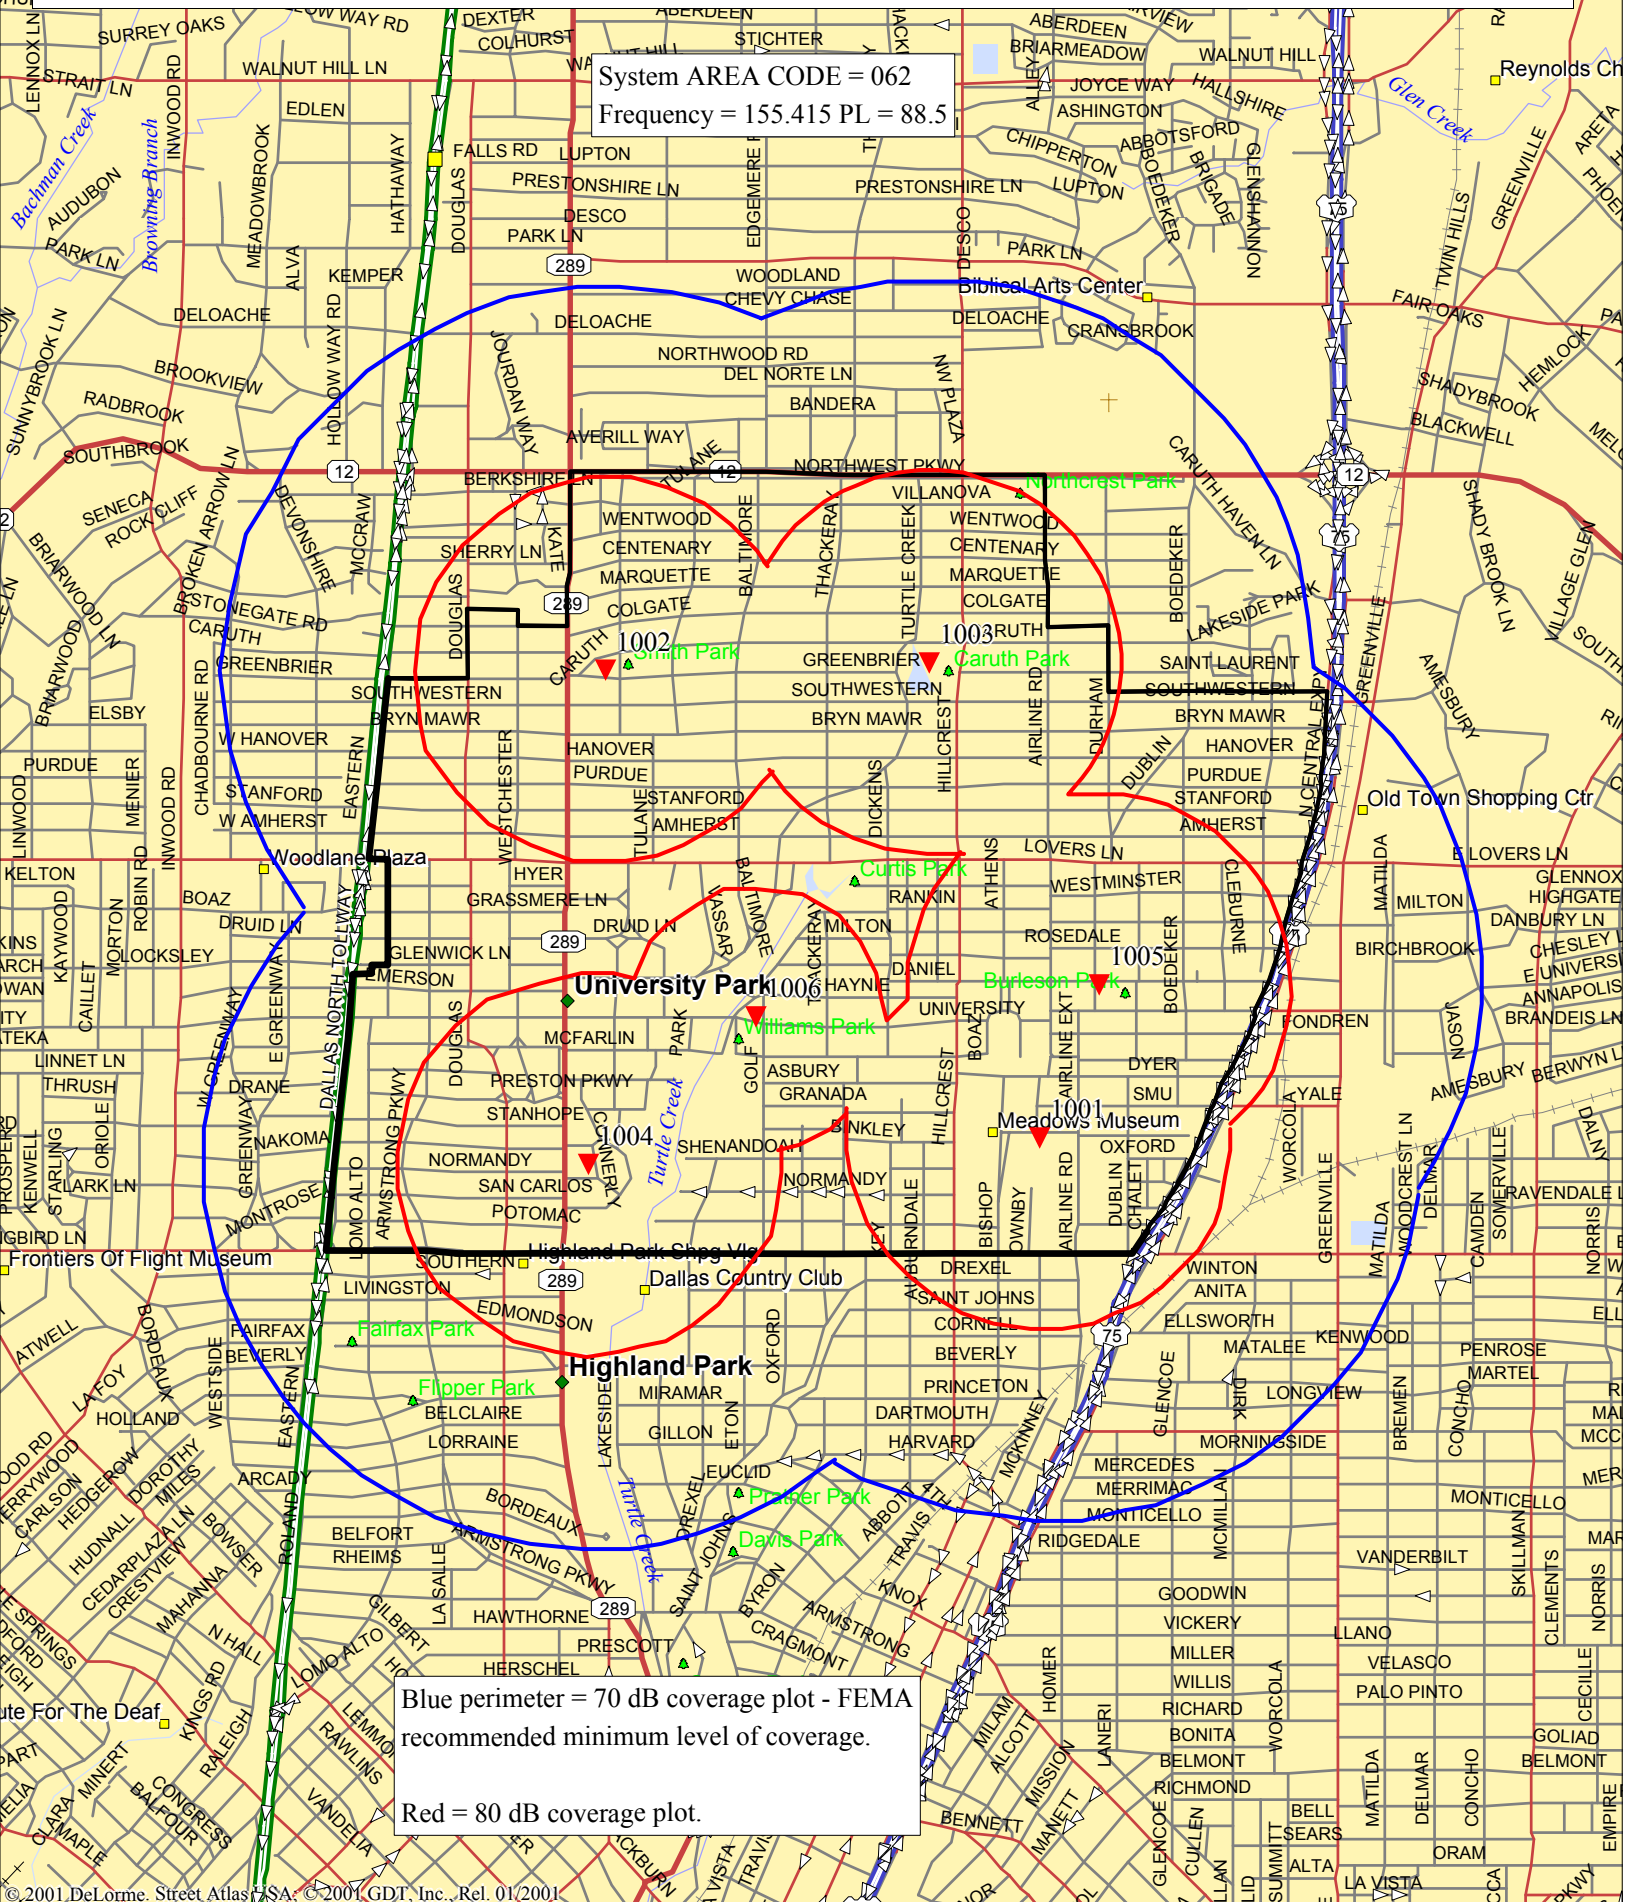

# University Park Siren Coverage Plot

System AREA CODE = 062  
Frequency = 155.415 PL = 88.5

Blue perimeter = 70 dB coverage plot - FEMA recommended minimum level of coverage.

Red = 80 dB coverage plot.