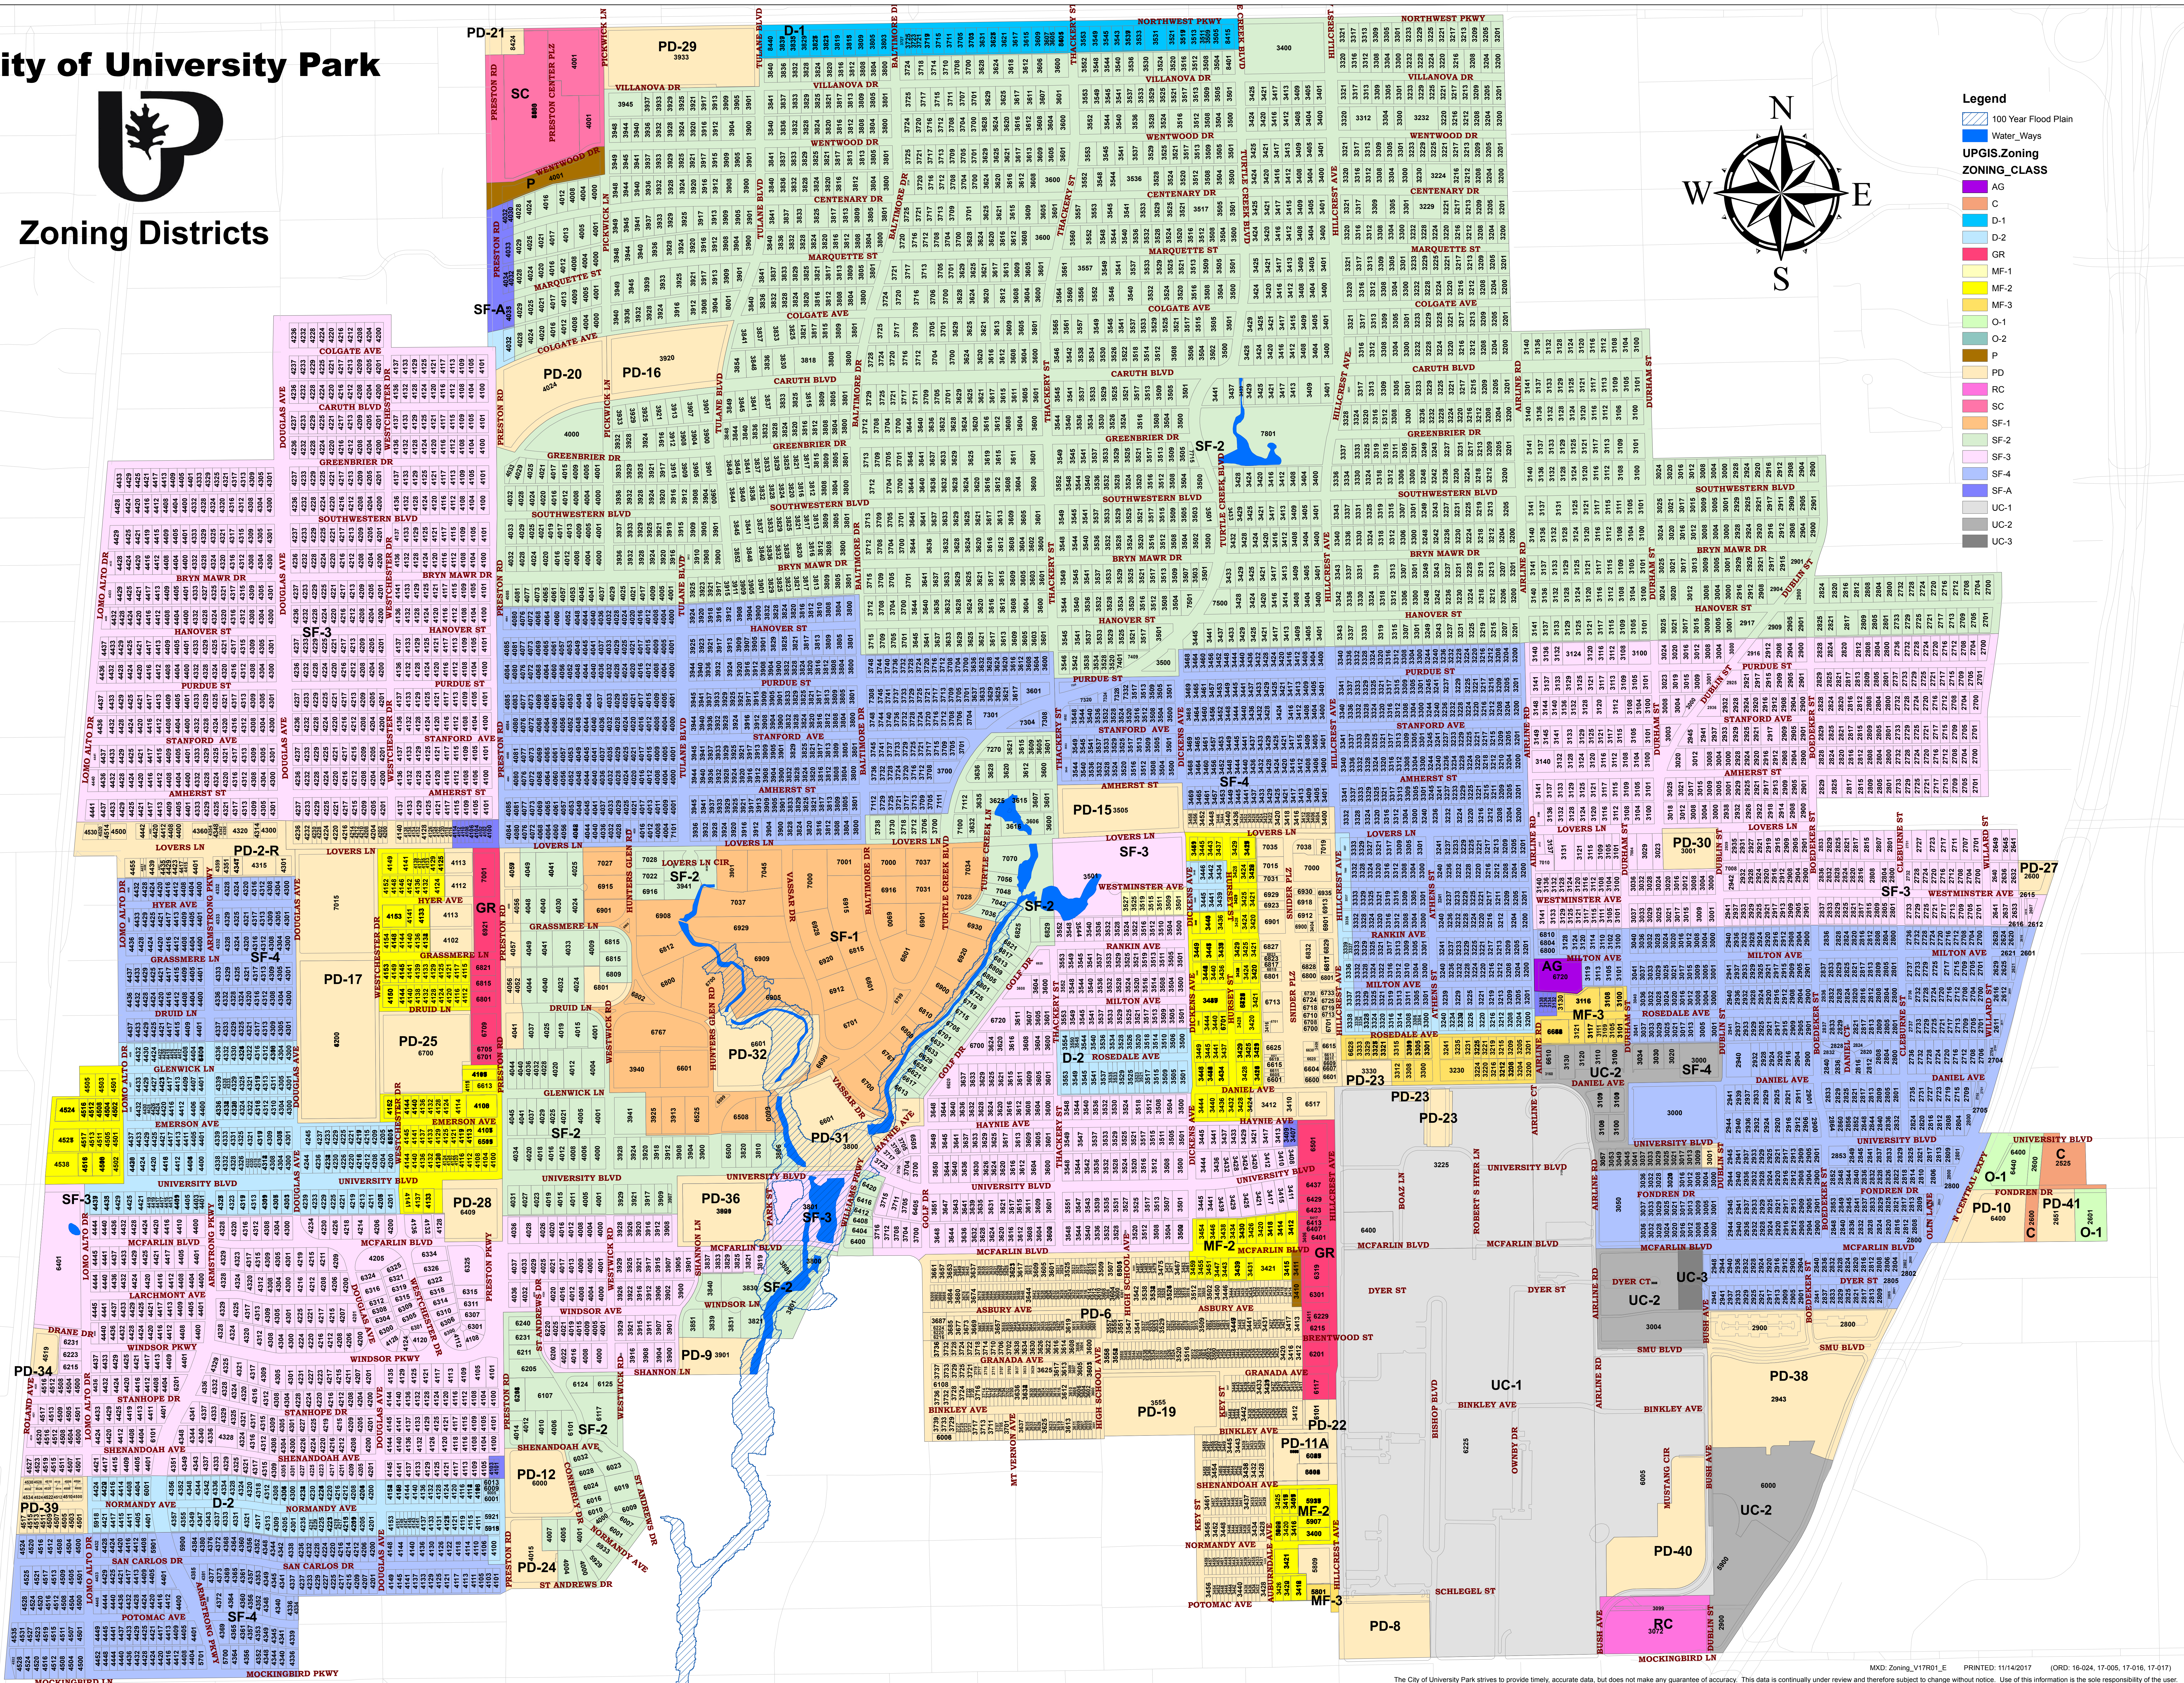

# City of University Park

## Zoning Districts

**Legend**

- 100 Year Flood Plain
- Water\_Ways
- UPGIS.Zoning
- ZONING\_CLASS
- AG
- C
- D-1
- D-2
- GR
- MF-1
- MF-2
- MF-3
- O-1
- O-2
- PD
- RC
- SC
- SF-1
- SF-2
- SF-3
- SF-4
- UC-1
- UC-2
- UC-3