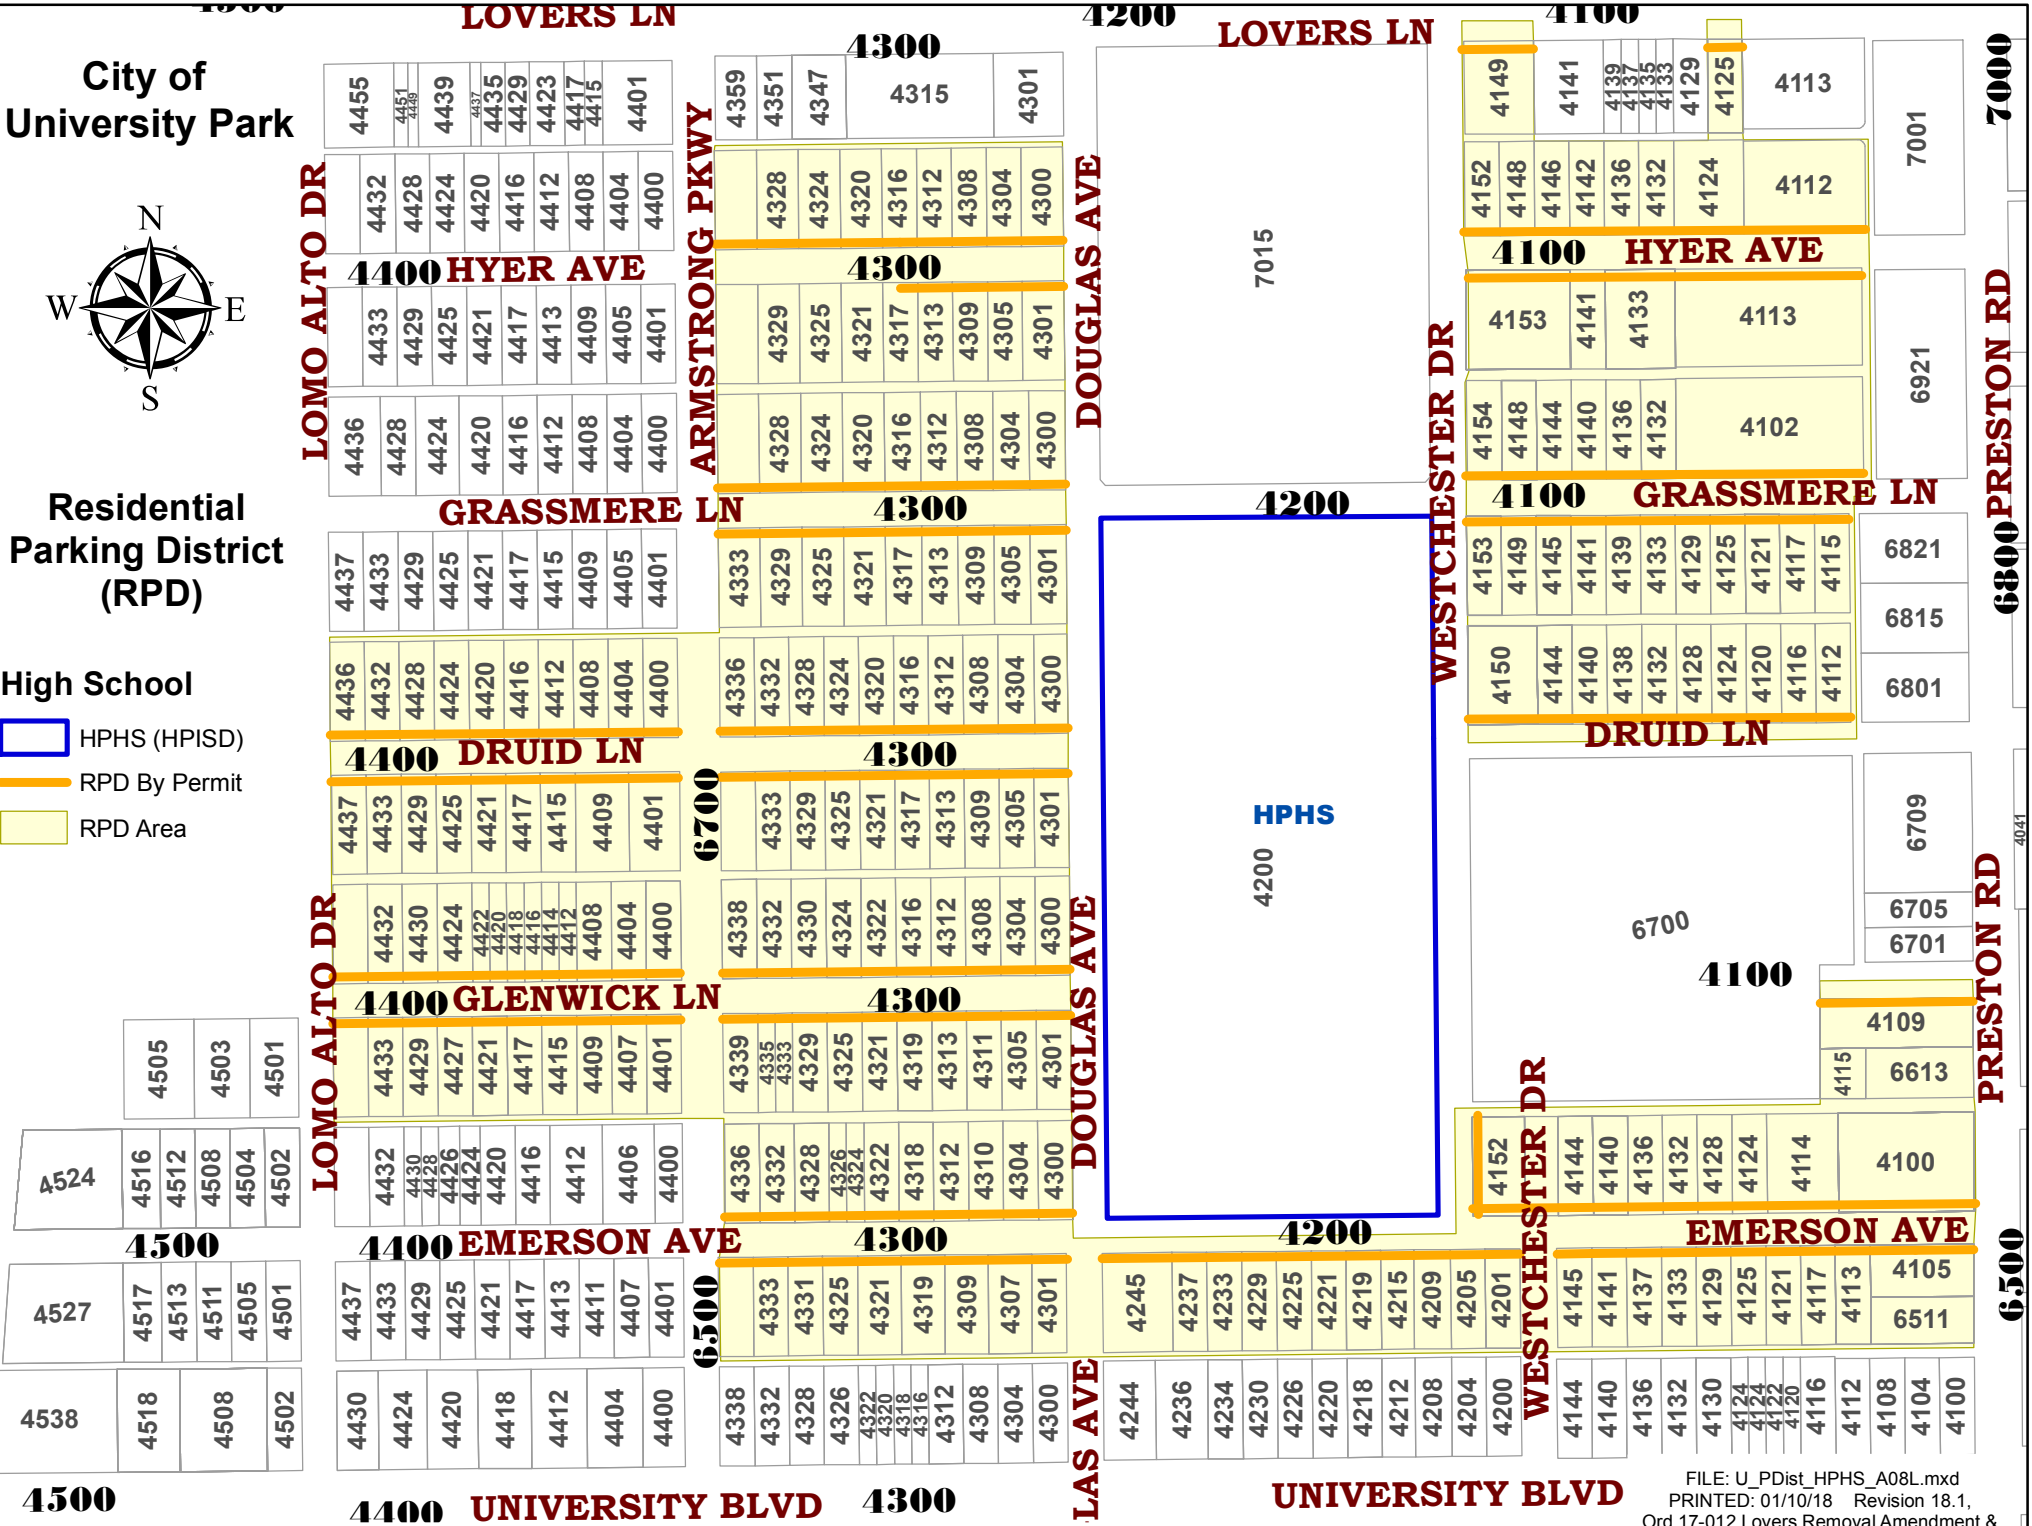

City of University Park

Residential Parking District (RPD)

High School

- HPHS (HPISD)
- RPD By Permit
- RPD Area

4500

4400 UNIVERSITY BLVD 4300

UNIVERSITY BLVD

The City does not guarantee the accuracy of the data. It should not be used to support legal or engineering purposes. The user accepts full responsibility for the use of this data.

FILE: U_PDdist_HPHS_A08L.mxd
 PRINTED: 01/10/18 Revision 18.1,
 Ord 17-012 Lovers Removal Amendment &
 Ord 17-035 add 3000 Blk Rosedale