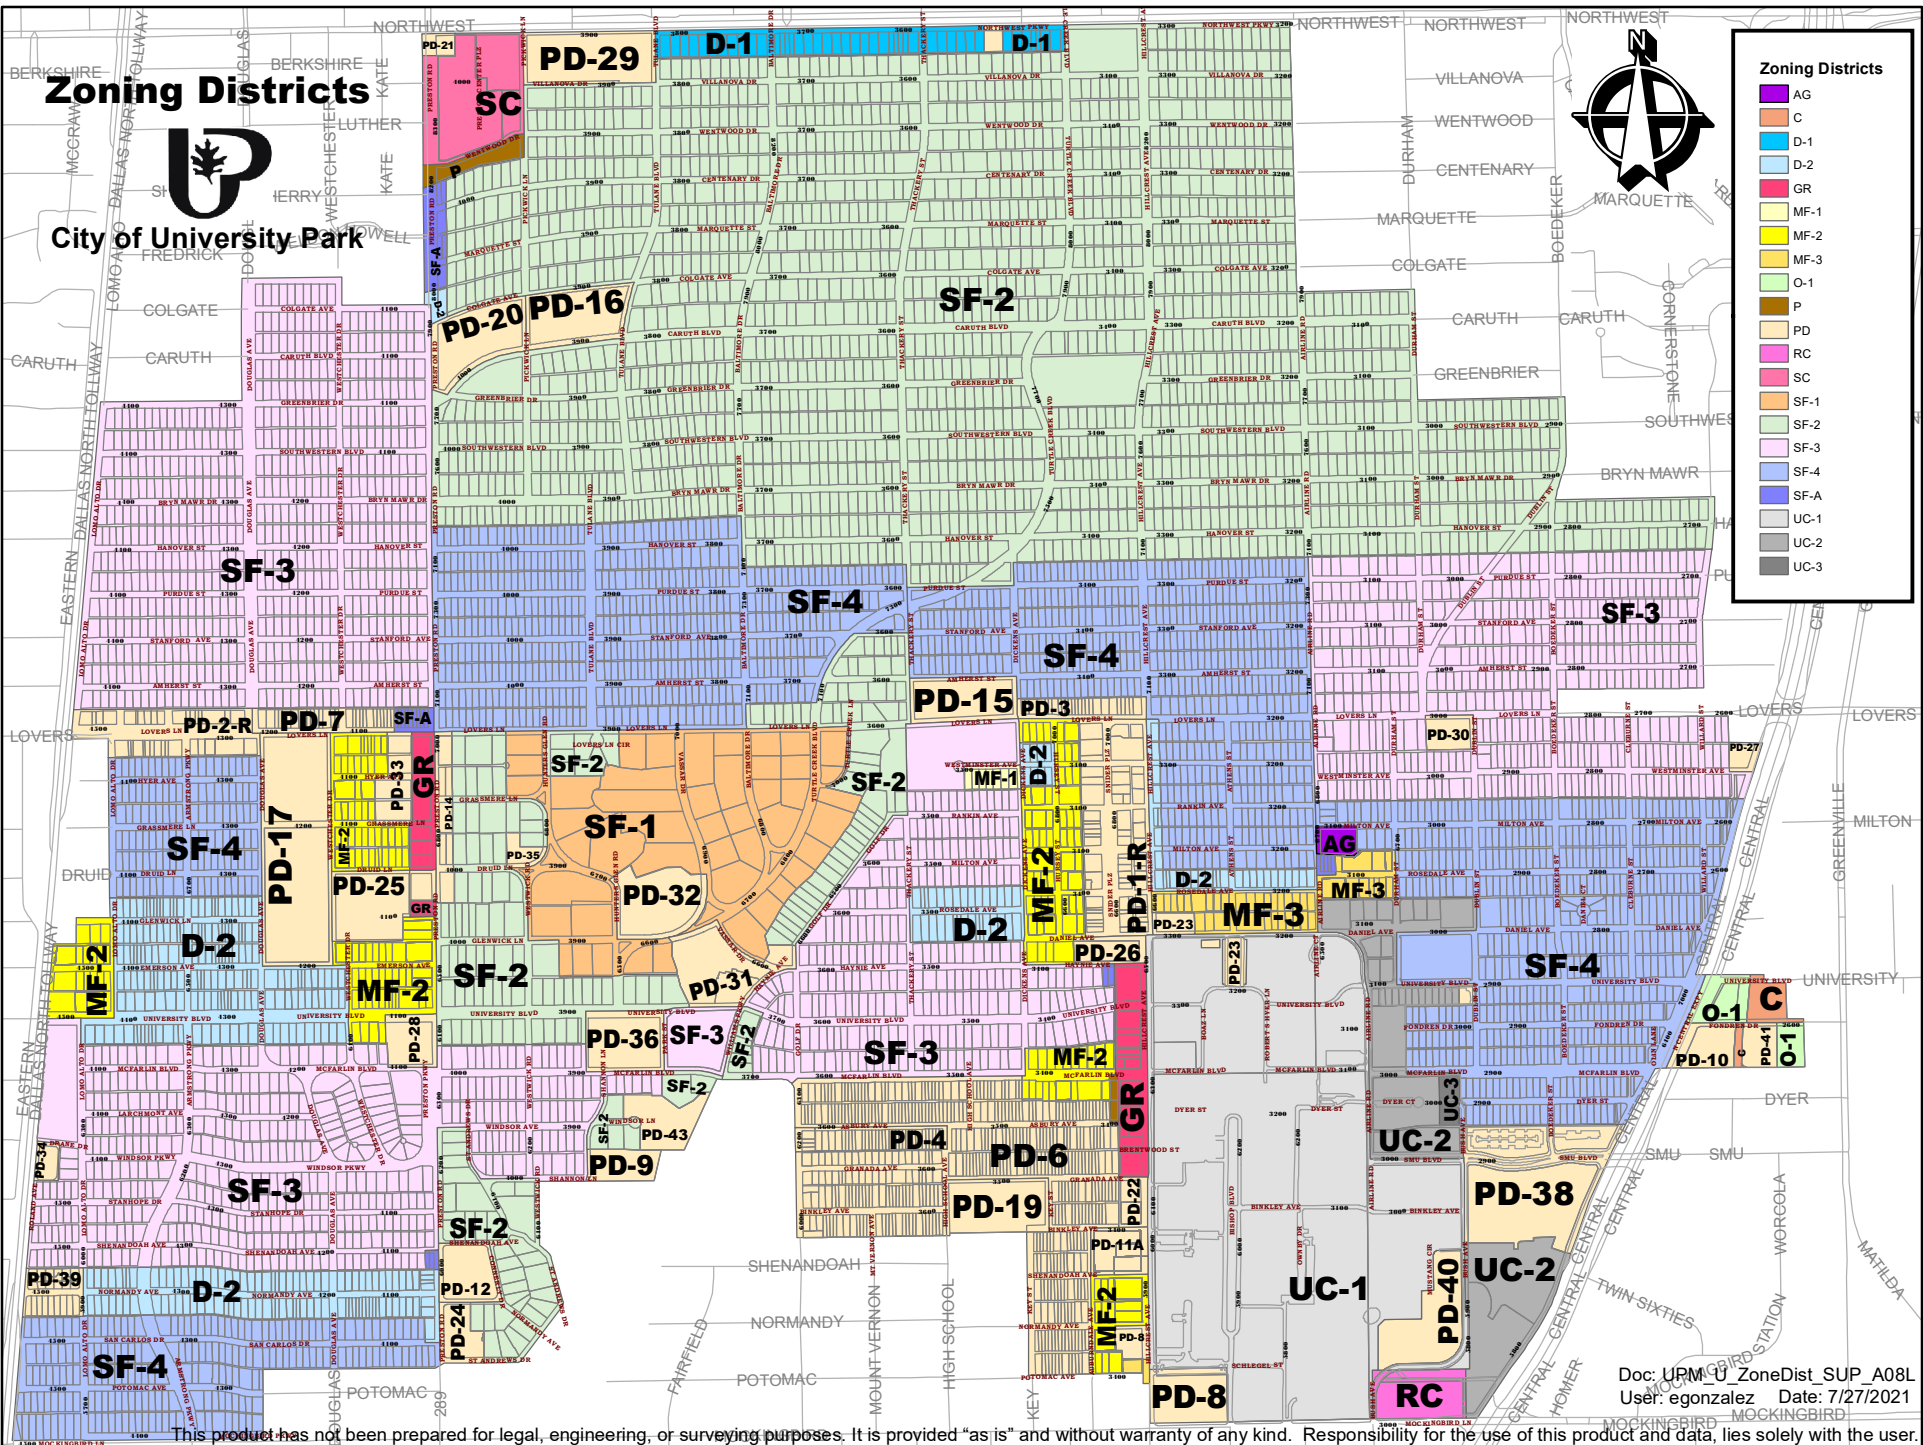

# Zoning Districts

City of University Park

Zoning Districts	
AG	AG
C	C
D-1	D-1
D-2	D-2
GR	GR
MF-1	MF-1
MF-2	MF-2
MF-3	MF-3
O-1	O-1
P	P
PD	PD
RC	RC
SC	SC
SF-1	SF-1
SF-2	SF-2
SF-3	SF-3
SF-4	SF-4
SF-A	SF-A
UC-1	UC-1
UC-2	UC-2
UC-3	UC-3