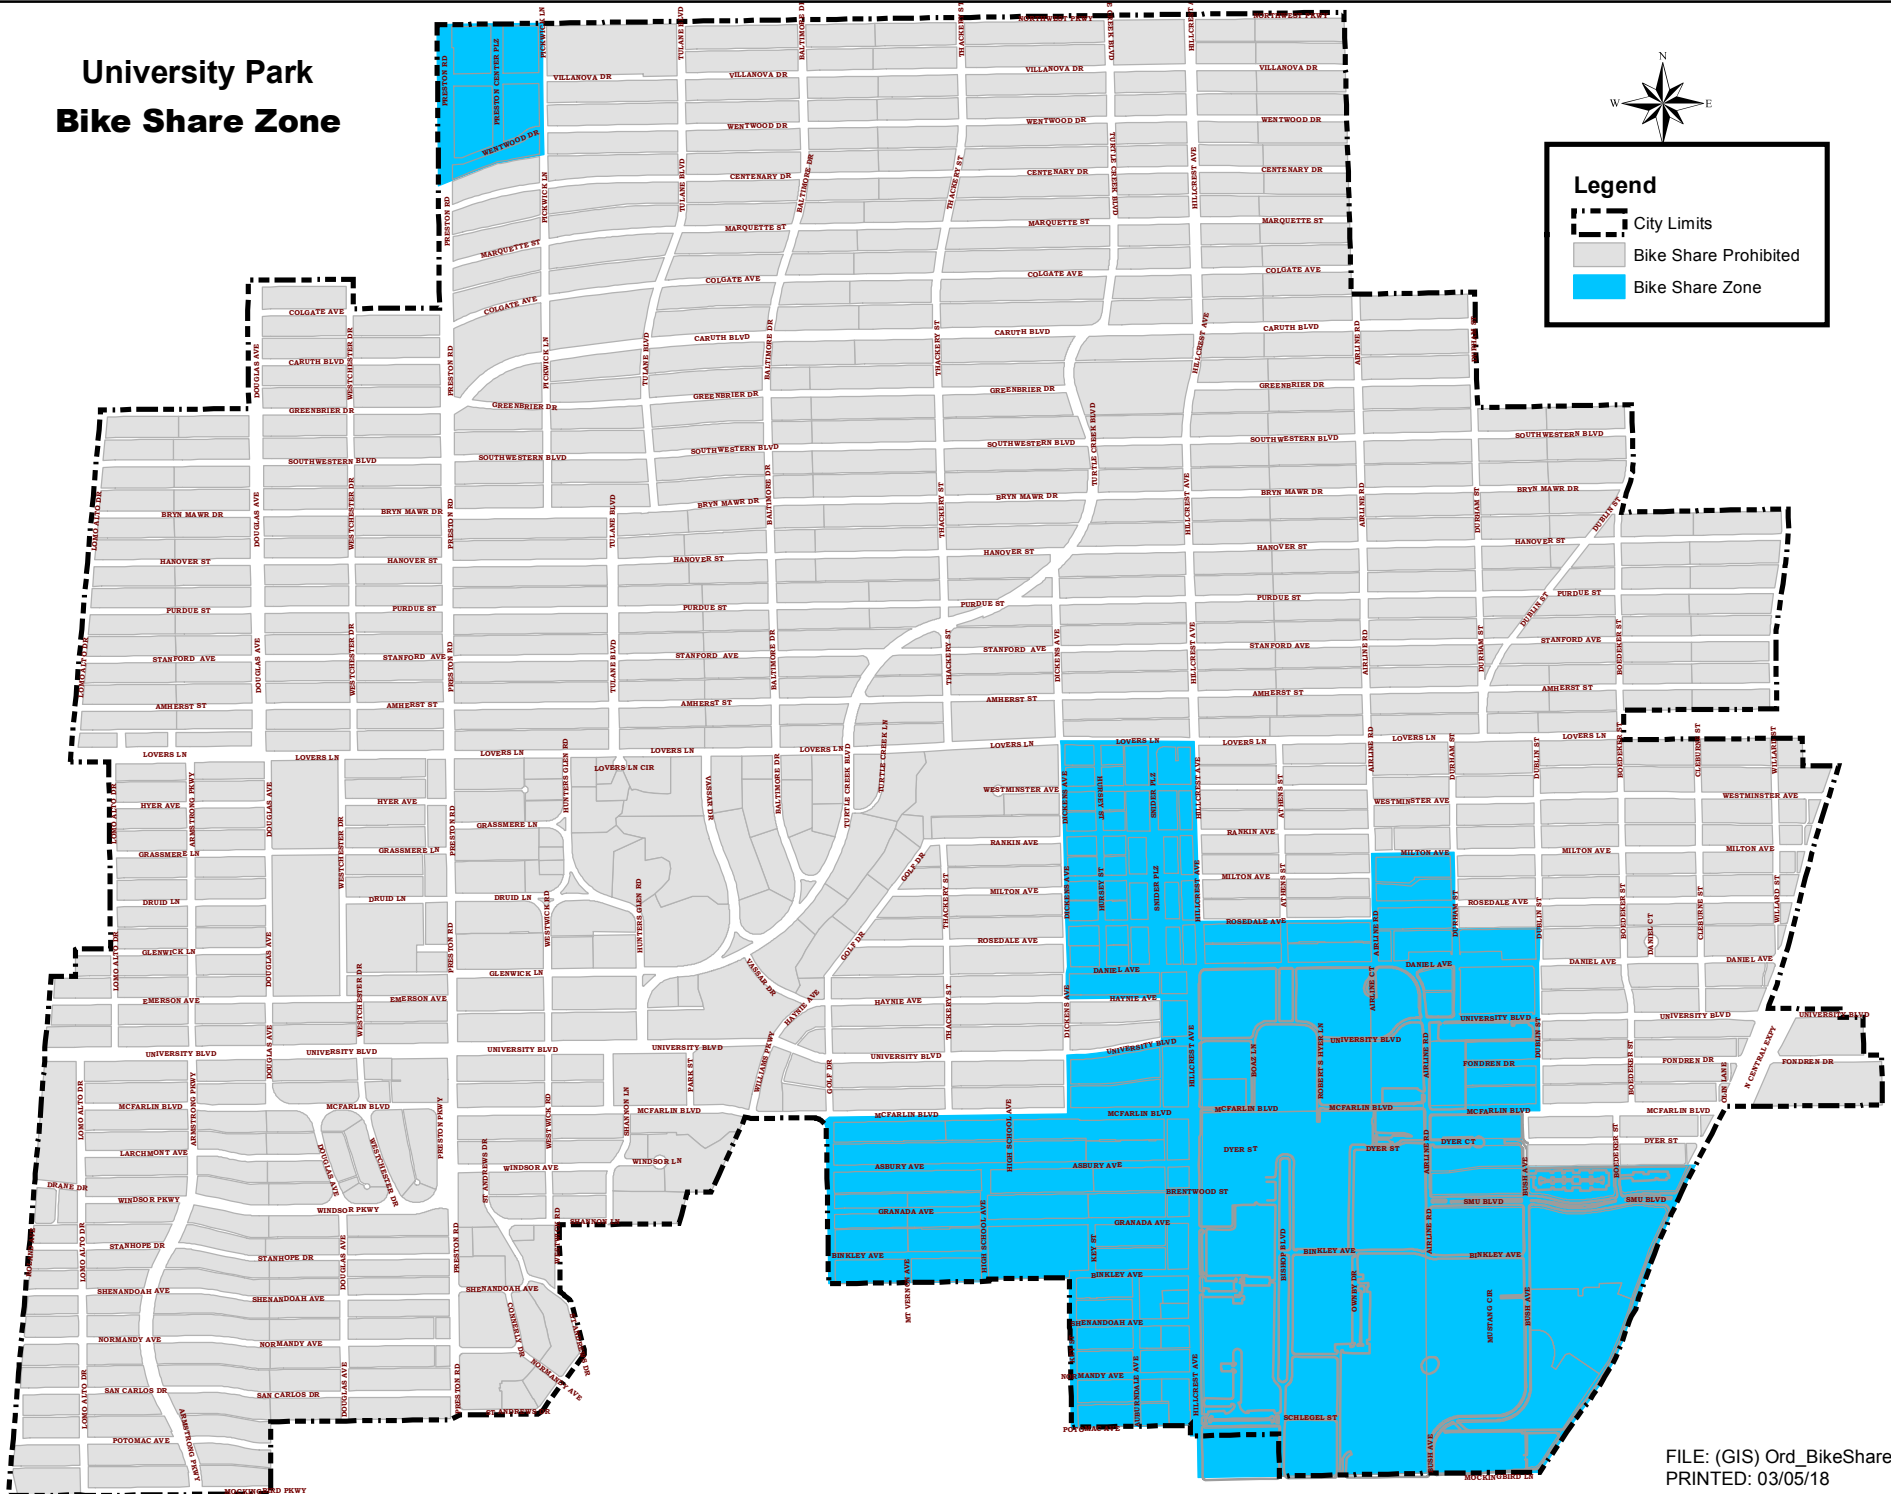

# EXHIBIT A

## University Park Bike Share Zone

FILE: (GIS) Ord\_BikeShareZone  
PRINTED: 03/05/18

The City of University Park strives to provide timely, accurate data, but does not make any guarantee of accuracy. This data is subject to change without notice. Use of this data is the sole responsibility of the user.