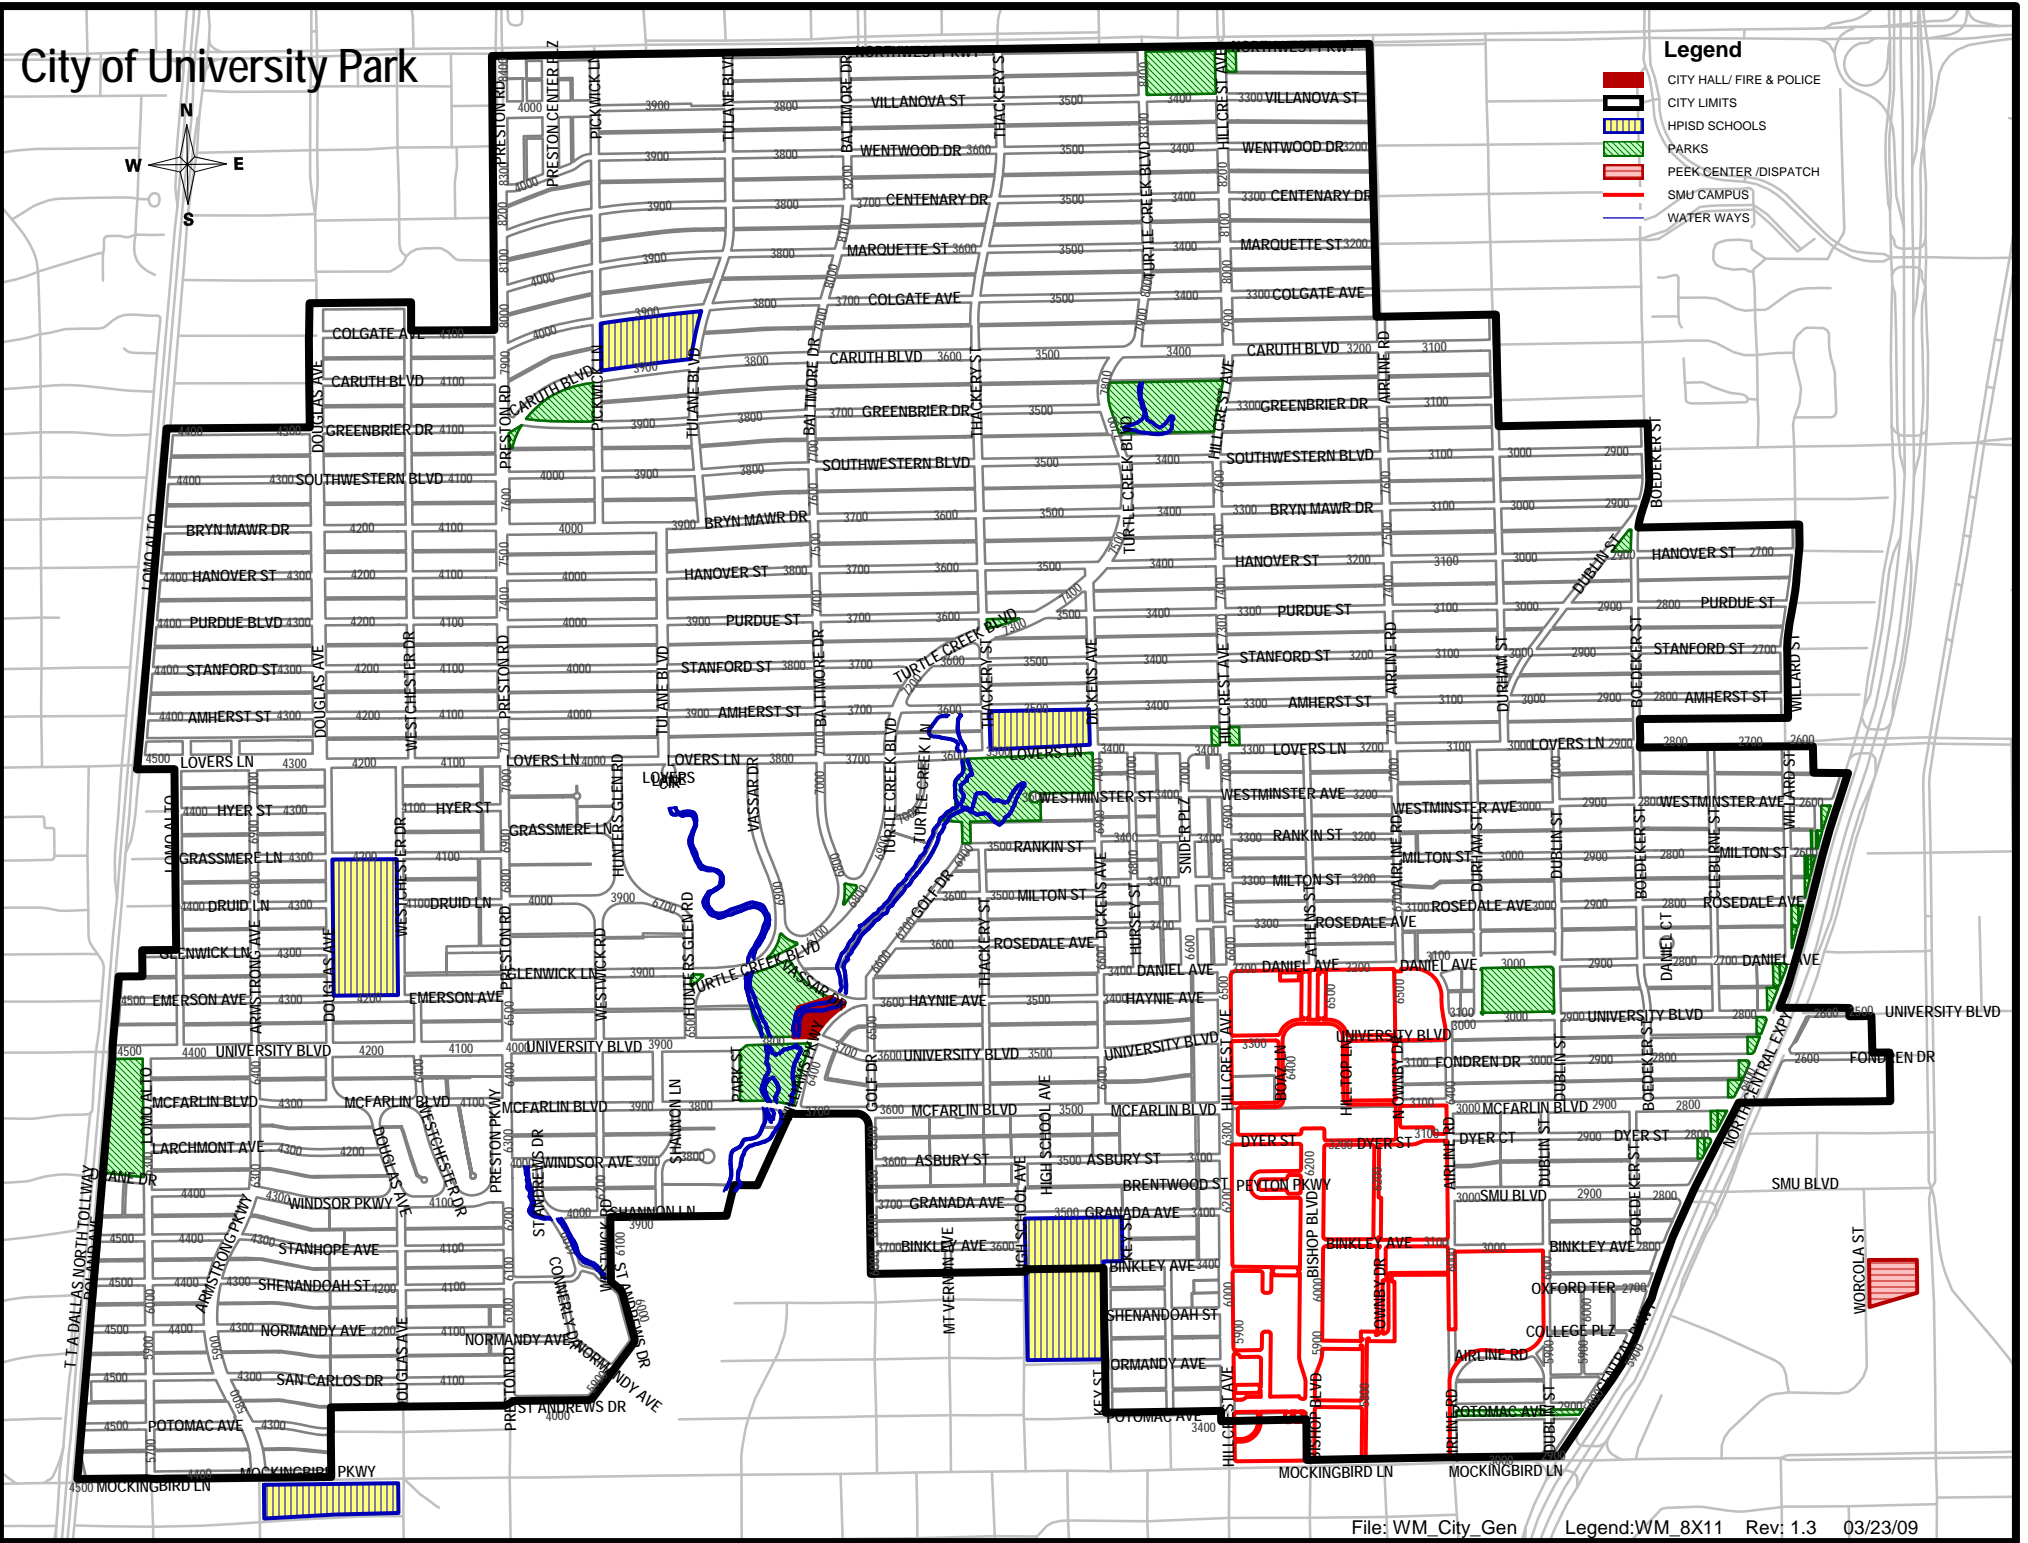

City of University Park

- Legend**
-  CITY HALL/ FIRE & POLICE
 -  CITY LIMITS
 -  HPISD SCHOOLS
 -  PARKS
 -  PEEK CENTER /DISPATCH
 -  SMU CAMPUS
 -  WATERWAYS

The City of University Park strives to provide timely, accurate data, but does not make any guarantee of accuracy. This data is continually under review and therefore subject to change without notice. Use of the information is the sole responsibility of the user.